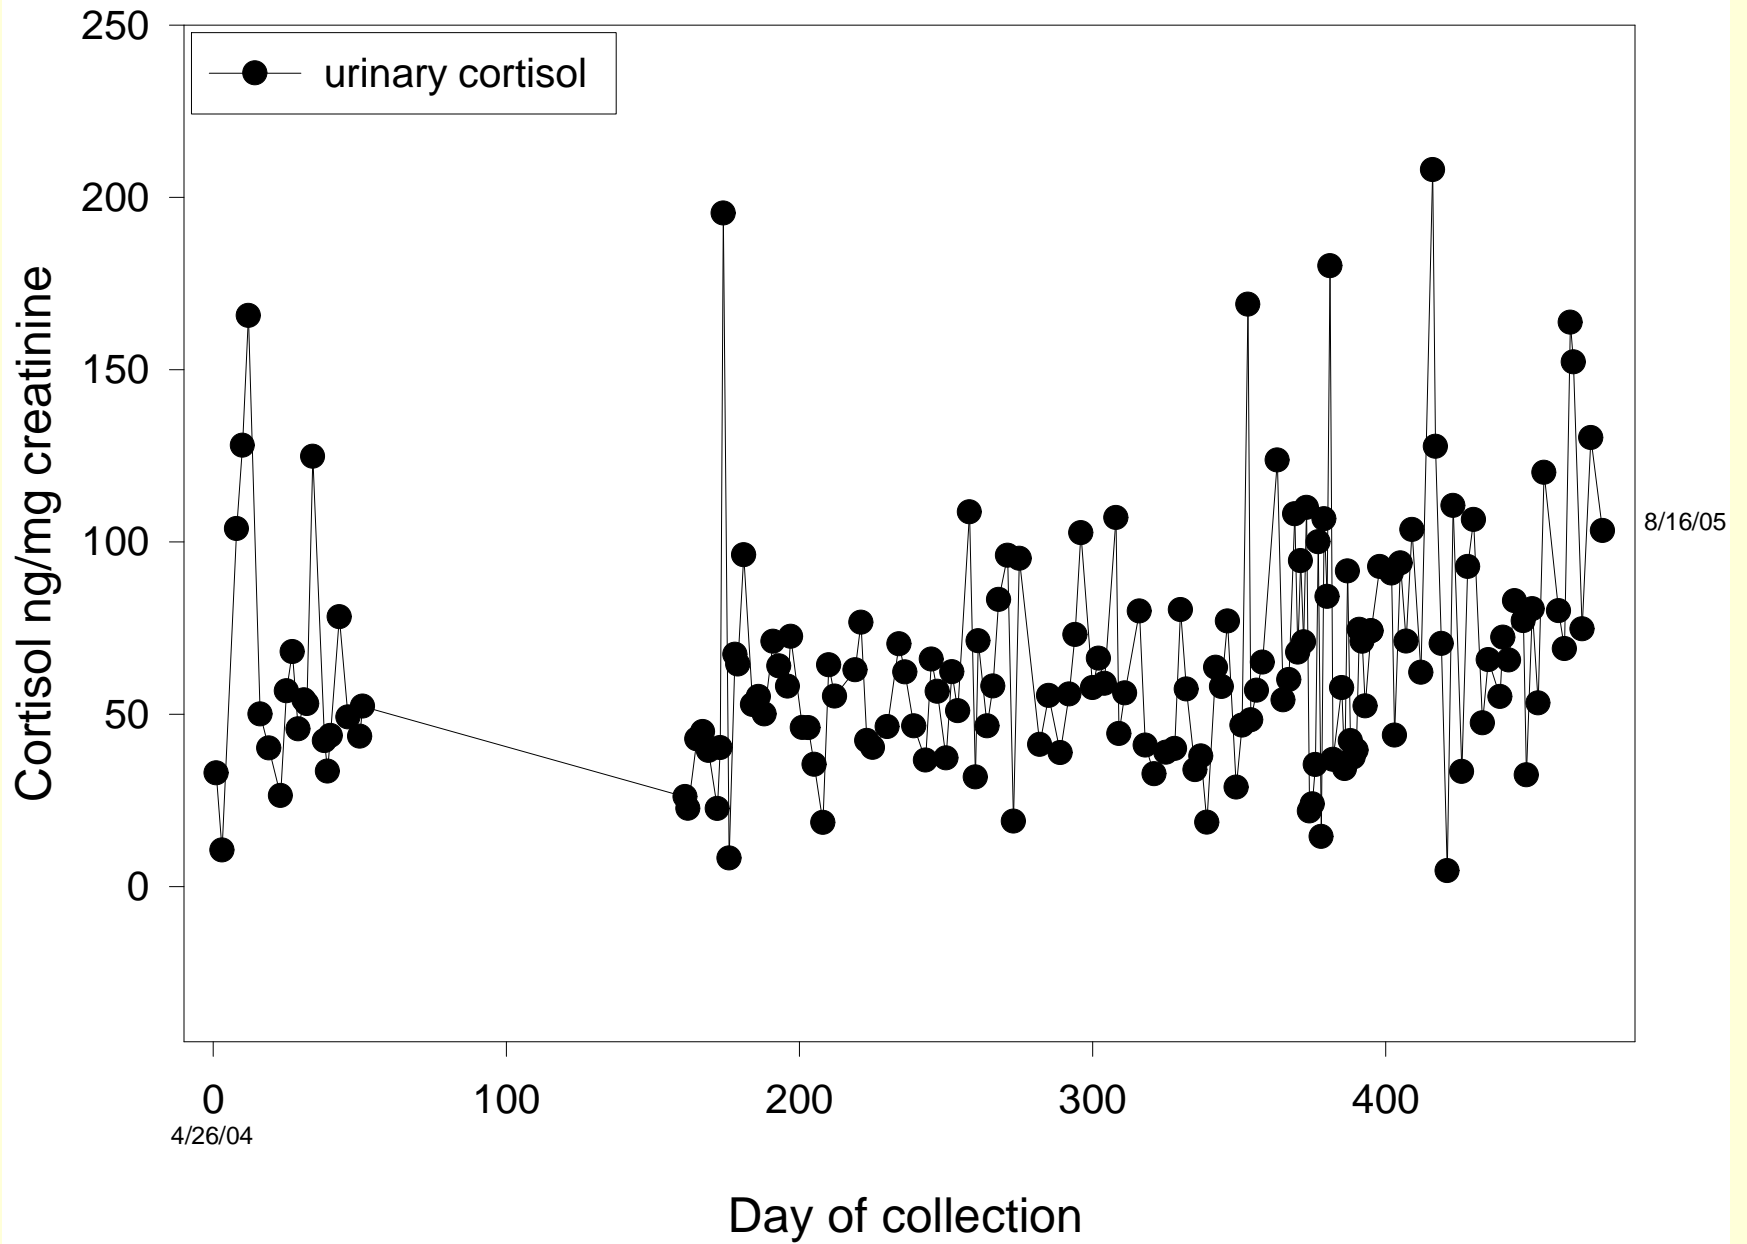

Orangutan Maggie

Orangutan Pepper

Orang Mukah Urinary Cortisol & %Stereotypic Behavior per Day

CHANGE IN VENUE

BUSCH GARDENS STAFF

"A SWEET BOY"

THANK YOU!!