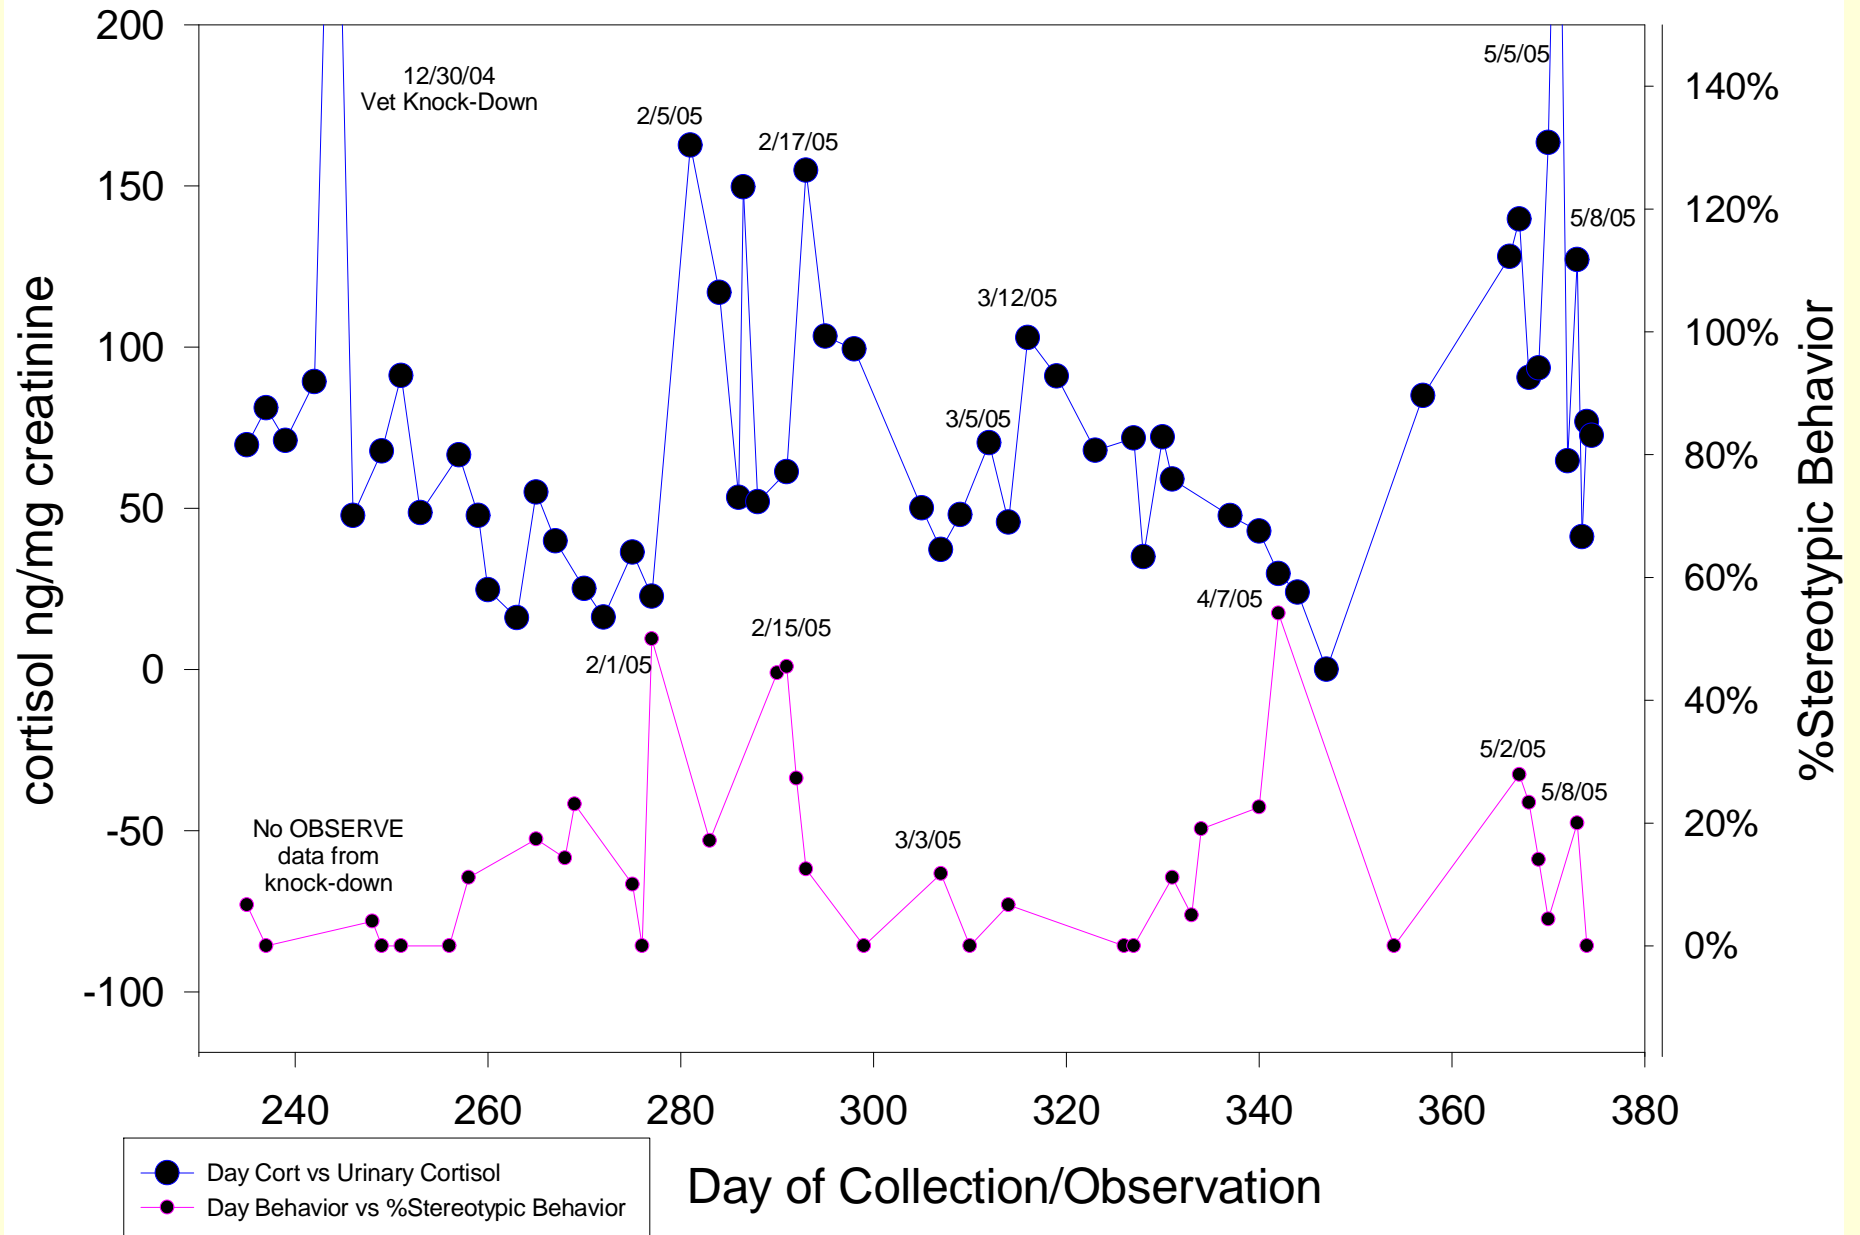

Orangutan Maggie

Orangutan Pepper

Orang Mukah Urinary Cortisol & %Stereotypic Behavior per Day

CHANGE IN VENUE

BUSCH GARDENS STAFF

"A SWEET BOY"

THANK YOU!!